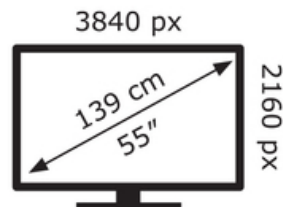

# ENERG

LG Electronics

55NANO823QB

**81** kWh/1000h

ABCDEF**G**

**127** kWh/1000h

2019/2013